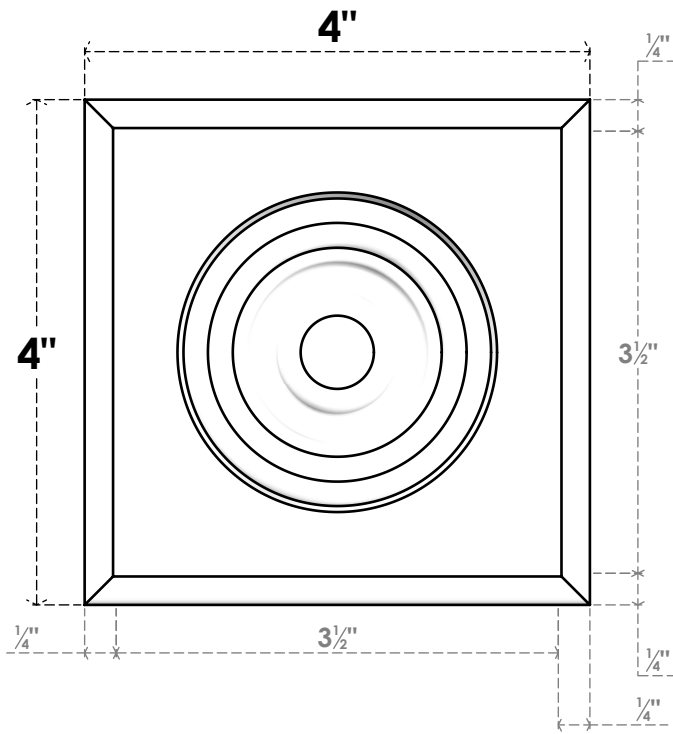

ROSP040X040X100SDG04

4"W X 4"H X 1"P STANDARD SEDGWICK BULLSEYE ROSETTE WITH ROUNDED EDGE, ARCHITECTURAL GRADE PVC

FRONT

SIDE

EKENA MILLWORK
2300 WEST MAIN ST.
CLARKSVILLE, TX 75426
TOLL FREE: 866-607-0453
WWW.EKENAMILLWORK.COM

NOTES

1. INSTALLATION TO BE COMPLETED IN ACCORDANCE WITH MANUFACTURER'S SPECIFICATIONS.
2. DRAWING MAY NOT BE TO SCALE
3. THIS DRAWING IS INTENDED FOR DESIGN AND PLANNING PURPOSES ONLY.
4. ALL INFORMATION CONTAINED HEREIN WAS CURRENT AT THE TIME OF DEVELOPMENT BUT MUST BE REVIEWED AND APPROVED BY THE PRODUCT MANUFACTURER TO BE CONSIDERED ACCURATE.
5. ARCHITECTURAL GRADE PVC PRODUCTS ARE MADE FROM EXPANDED CELLULAR PVC AND COME NATURALLY WHITE BUT MAY BE PAINTED