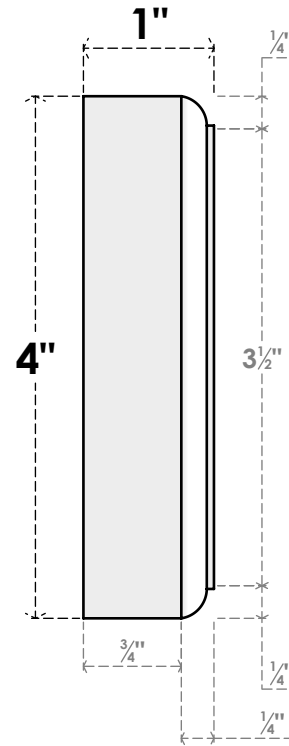

ROSP040X040X100SDG04

4"W X 4"H X 1"P STANDARD SEDGWICK BULLSEYE ROSETTE WITH ROUNDED EDGE, ARCHITECTURAL GRADE PVC

FRONT

SIDE

EKENA MILLWORK
2300 WEST MAIN ST.
CLARKSVILLE, TX 75426
TOLL FREE: 866-607-0453
WWW.EKENAMILLWORK.COM

NOTES

1. INSTALLATION TO BE COMPLETED IN ACCORDANCE WITH MANUFACTURER'S SPECIFICATIONS.
2. DRAWING MAY NOT BE TO SCALE
3. THIS DRAWING IS INTENDED FOR DESIGN AND PLANNING PURPOSES ONLY.
4. ALL INFORMATION CONTAINED HEREIN WAS CURRENT AT THE TIME OF DEVELOPMENT BUT MUST BE REVIEWED AND APPROVED BY THE PRODUCT MANUFACTURER TO BE CONSIDERED ACCURATE.
5. ARCHITECTURAL GRADE PVC PRODUCTS ARE MADE FROM EXPANDED CELLULAR PVC AND COME NATURALLY WHITE BUT MAY BE PAINTED